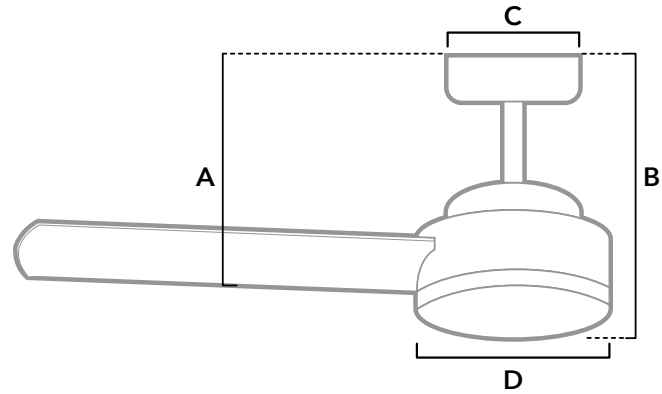

DIMENSIONS

Measured in inches

- A. 7.65
- B. 9.66
- C. 6.69
- D. 8.74

52402 | Matte White Body with Matte White Blades

ADDITIONAL FINISHES

52403
Matte Nickel Body with Matte Nickel Blades

52401
Matte Black Body with Matte Black Blades

FAN SPECIFICATIONS

Motor Type	Reversible	Wire Length	Control Type	Downrod	Location	Blade #	Add'l Sizes
AC	YES	8" Low Profile	Wall Control	N/A	Indoor	3	44"

AIRFLOW AND LIGHT SPECIFICATIONS

AVG Airflow	Airflow Efficiency	CFM High	Voltage	Bulbs Included	Output Per Bulb	Watts Per Bulb	Bulb Type	Base Type	LED Light Kit	CRI	CCT (Kelvins)	Dimmable
3277	84	3891	120v/60Hz	N/A	N/A	N/A	N/A	N/A	N/A	N/A	N/A	N/A